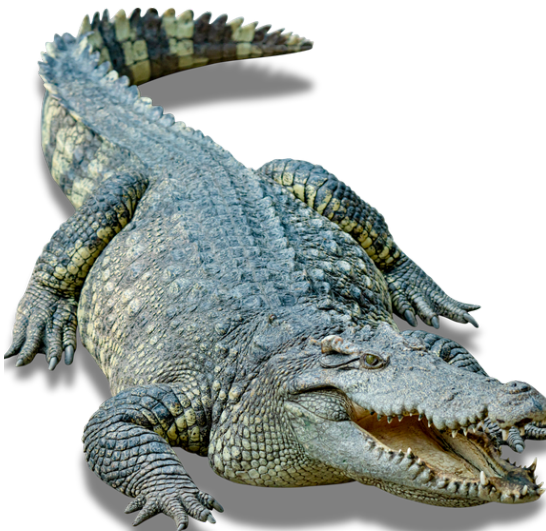

WORLD WILDLIFE DAY

pingvin
penguin

lemurur
lemur

áarross, vatnross
hippo

giraffur
giraffe

sebra
zebra

leyva
lion

tikari
tiger

stór panda
giant panda

bjarnarungi
bear cub

hvítabjörn
polar bear

skógarbjörn
brown bear

svört björn
black bear

bæfur
beaver

otur
otter

delfin
dolphin

hjörtur
deer

elgur
moose, elk*

leopardur
leopard

gepardur
cheetah

slangur
snake

froskur
frog

krokodilla
crocodile

skjaldbøka
US: turtle
UK: turtles (marine), terrapin
(freshwater), tortoise (land)