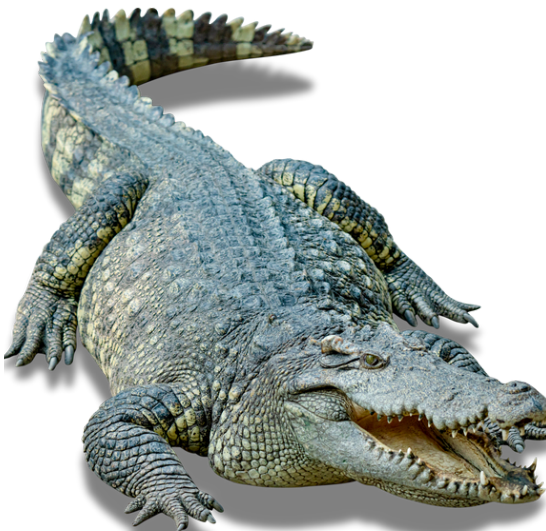

WORLD WILDLIFE DAY

pingvin
penguin

lemurur
lemur

áarross, vatnross
hippo

giraffur
giraffe

sebra
zebra

leyva
lion

tikari
tiger

stór panda
giant panda

bjarnarungi
bear cub

hvítabjörn
polar bear

skógarbjörn
brown bear

svört björn
black bear

bæfur
beaver

otur
otter

delfin
dolphin

hjörtur
deer

elgur
moose, elk*

leopardur
leopard

gepardur
cheetah

slangur
snake

krokodilla
crocodile

skjaldbøka
US: turtle
UK: turtles (marine), terrapin
(freshwater), tortoise (land)